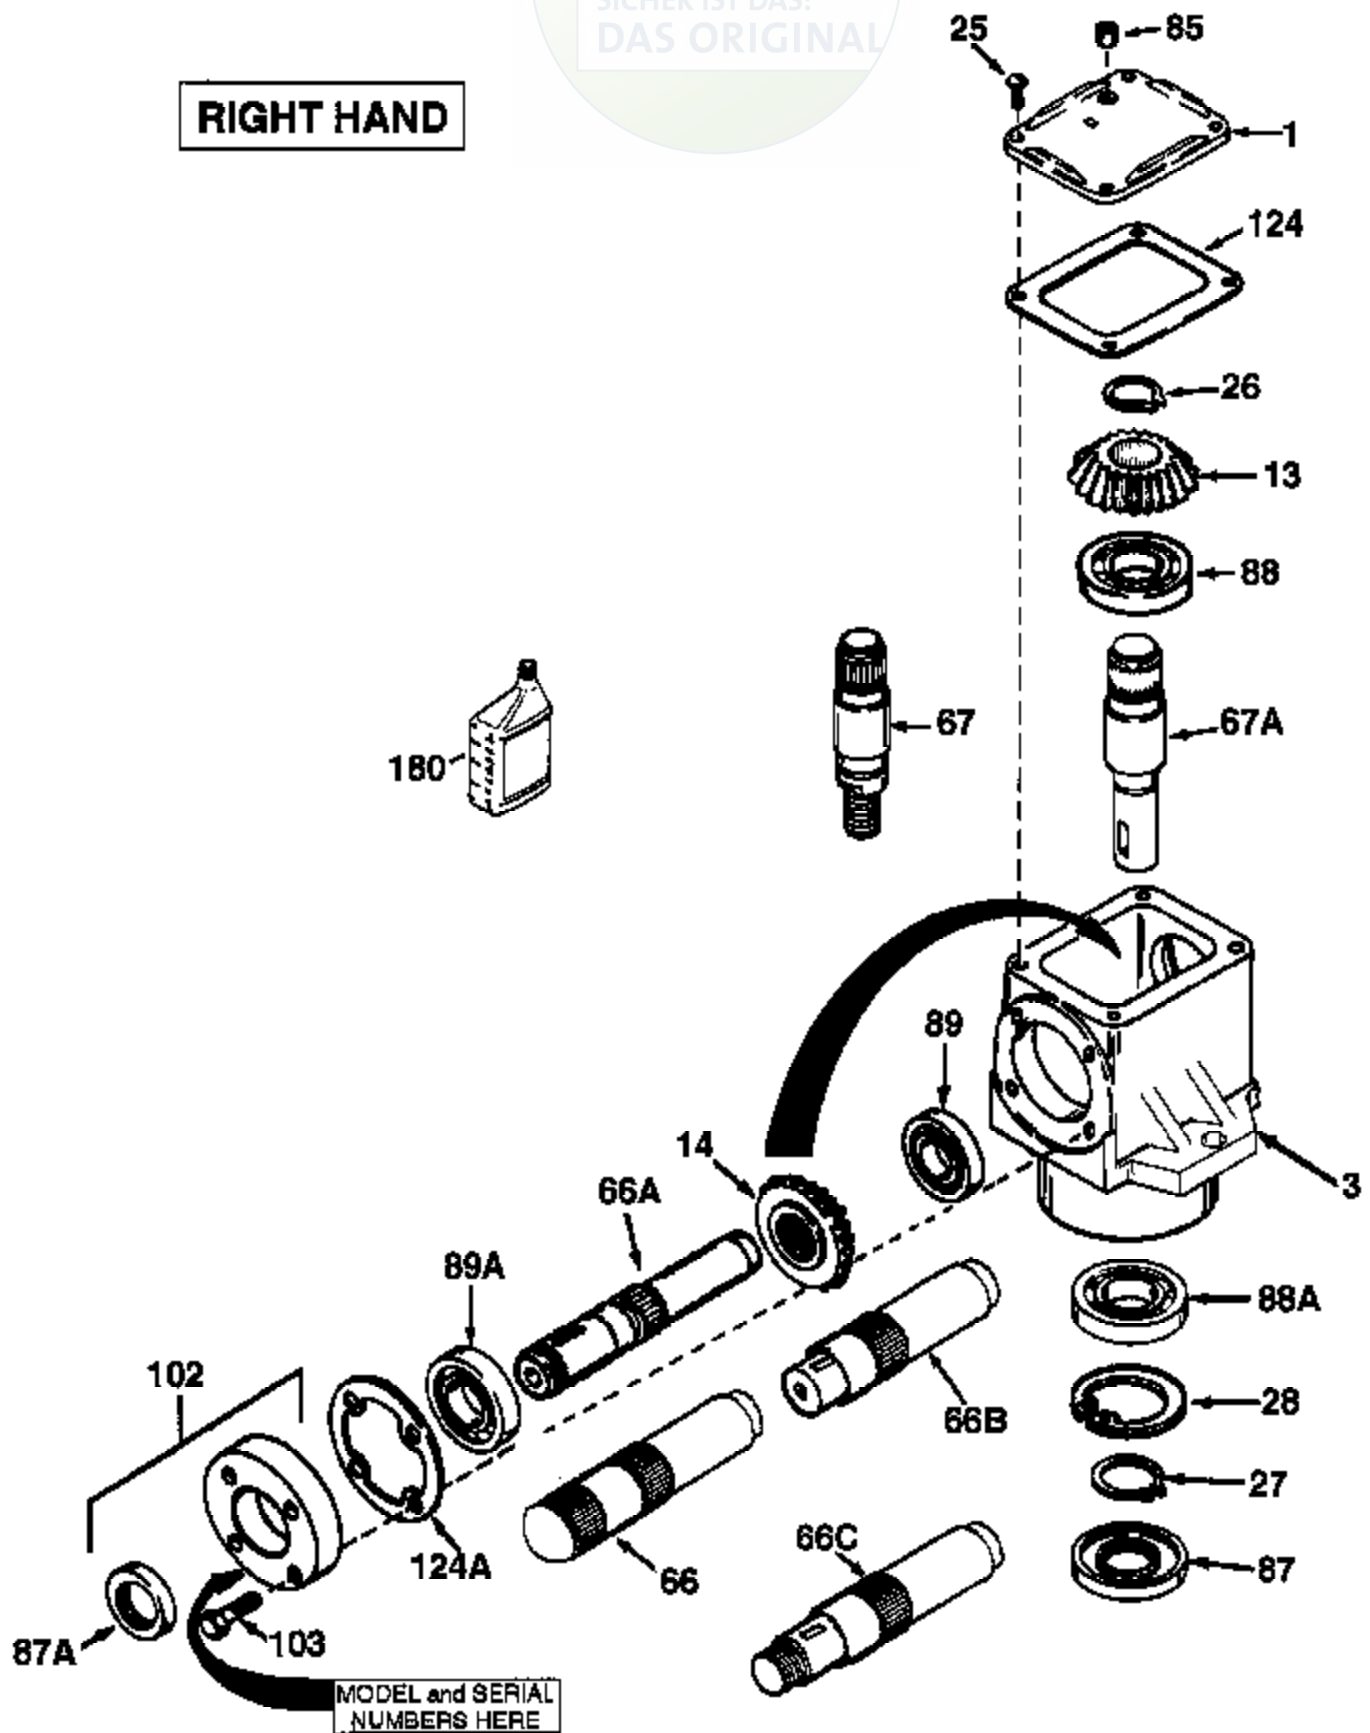

JOIST

SICHER IST DAS:
DAS ORIGINAL

RIGHT HAND

Ref #	Part Number	Qty	Description
1	772067	1	Right Hand Cover
3	770092A	1	Right Angle Drive Housing
13	778101A	1	Miter Gear (17 teeth-steel)
14	778101A	1	Miter Gear (17 teeth-steel)
25	792025	4	Screw, 10-24 x 1/2"
26	788018	2	Retaining Ring
27	788019	1	Retaining Ring
28	792119	1	Retaining Ring
66	776040A	1	Input Pinion Shaft
67	776261	1	Output Shaft
85	792039	1	Pipe Plug, 1/8-27
87A	788031	1	Oil Seal 7/8"
87	788029A	1	Oil Seal 7/8"
88A	780034	1	Ball Bearing 7/8"
88	780034	1	Ball Bearing 7/8"
89	780024	1	Ball Bearing 3/4"
89A	780034	1	Ball Bearing 7/8"
102	786029	1	Retainer Cap
103	792026	4	Bolt, 1/4-20 x 7/8"
124	788028	1	Gasket
124A	788030B	1	Retainer Gasket

1000-1000-053A Page 2 of 2
Peerless Oil Seal 7/8"